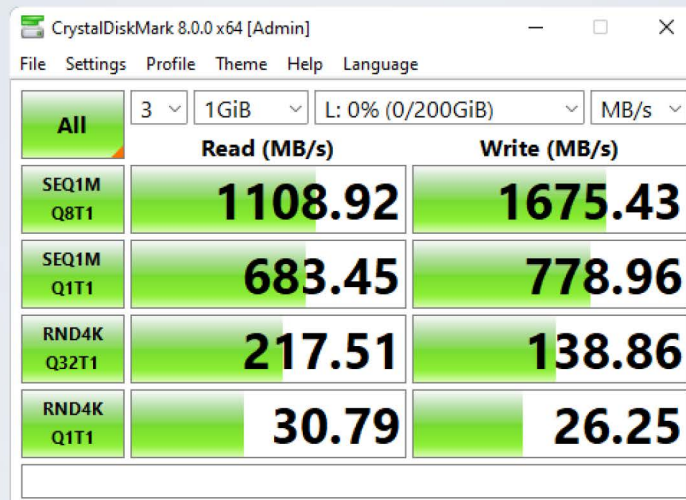

Performance : Tests & Results

SAS x 8 RAID Z1

NVME x 1 Cache Drive

peak LAN Network throughput at 40Gbps
 peak WiFi AX Network throughput at 25Gbps
 peak Windows File Transfer throughput at 15-20Gbps
 peak iSCSI transfer throughput at 20Gbps
 *Performance may various in different environment