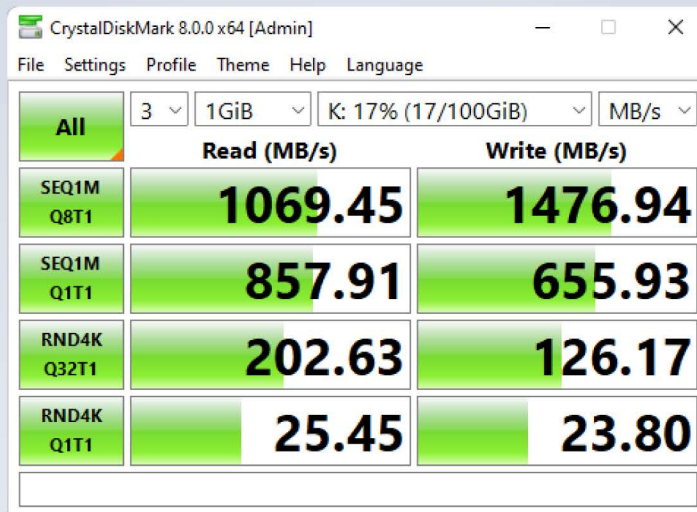

C2 40G NAS System Requirements

Your system must meet the minimum specifications below to run C2 40G NAS.

MINIMUM SPECS

CPU	Intel 8th Gen or AMD Ryzen 2nd Gen
Ram	8G
HDD	M.2 PCIe NVMe SSD

Performance : Tests & Results

SAS x 8 RAID Z1

NVME x 1 Cache Drive